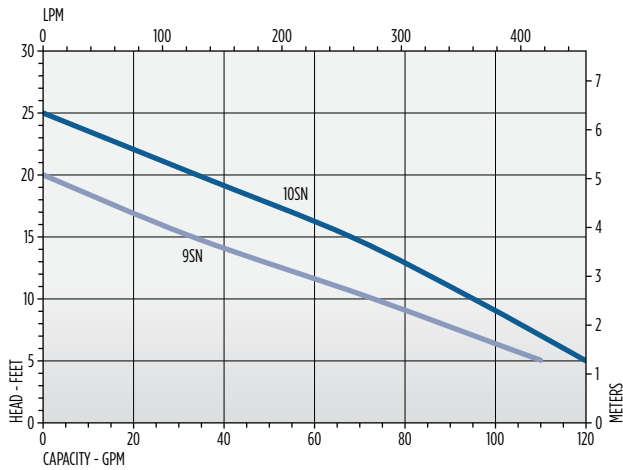

PIT+PLUS® JR. PREMIUM SIMPLEX SYSTEM

PERFORMANCE