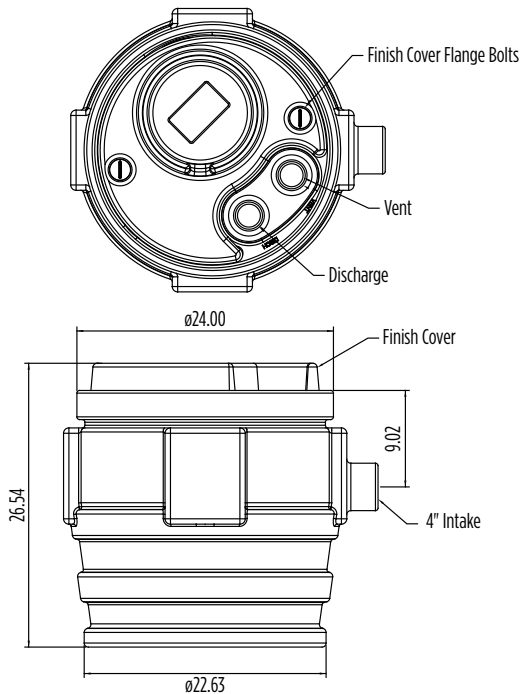

ENGINEERING DATA