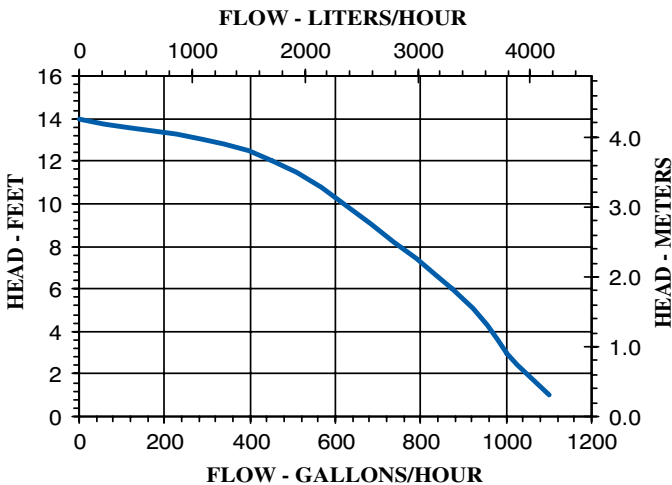

Replacement Parts

ITEM	PART NO.	DESCRIPTION
A	182012	Volute
B	924007	O-ring
C	921077	Thrust washer
D	181153	Impeller
E	180057	Shaft
F	182005	Housing
1	920020	Wing nut
2	911403	Stud, collared
3	182602	Drive magnet
4	180037	Mounting bracket

NOTE: Parts A-F contact fluid

LittleGIANT®
PO Box 12010 • Oklahoma City, OK 73157
Phone: 800.701.7894 • Fax: 800.701.8046
E-mail: customerservice@littlegiant.com