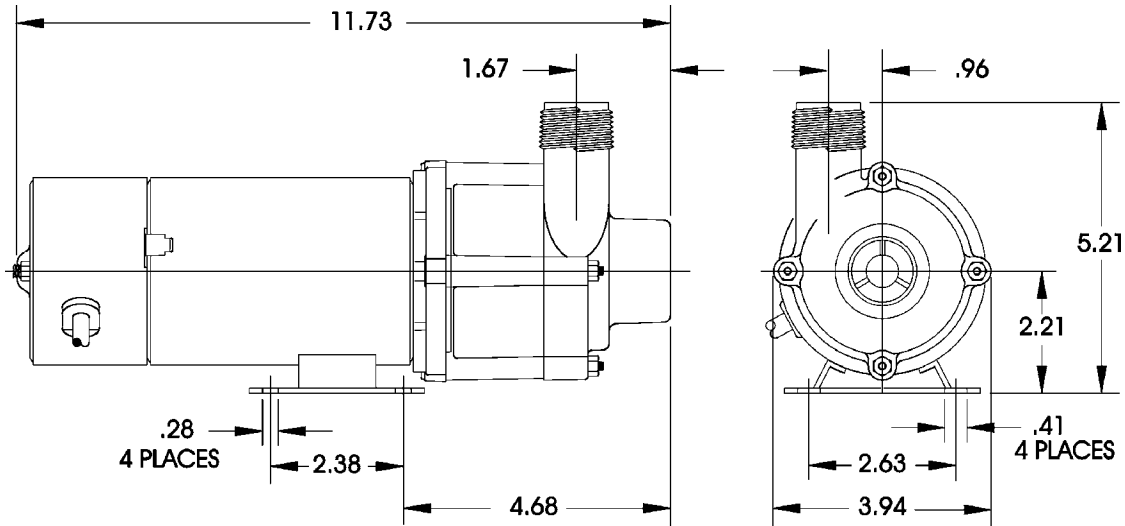

3-MDIX-SC

NOTE: Designs and dimensions may vary for various reasons (i.e. type of motor). This information should be used as general guide rather than an unqualified guarantee. Specifications are subject to change without prior notice.

Specifications

Model No.	Item No.	Intake Size	Discharge Size	Listing(s)	HP	Volts	Hertz	Amps	Watts	Performance (GPH @ Head)				Shut Off		Power Cord (ft.)	Weight (lbs.)
										1'	3'	6'	12'	Feet	PSI		
3-MDIX-SC	581509	1" FNPT	1" MNPT	UR/C-CSA	1/15	115	60	0.9	100	1100	1000	875	450	14	6.1	6	9.20