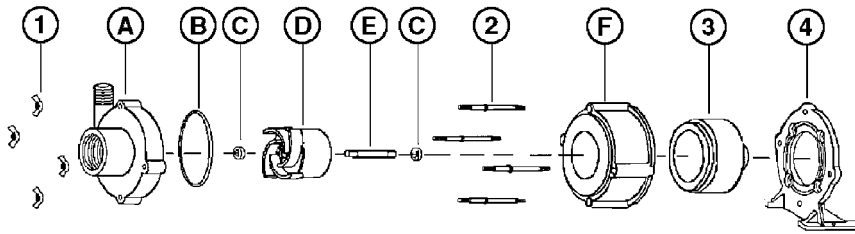

Replacement Parts

ITEM	PART NO.	DESCRIPTION
A	182012	Volute
B	924007	O-ring
C	921077	Thrust washer
D	181153	Impeller
E	180057	Shaft
F	182005	Housing
1	920020	Wing nut
2	911403	Stud, collared
3	182602	Drive magnet
4	180037	Mounting bracket

NOTE: Parts A-F contact fluid

LittleGIANT®
PO Box 12010 • Oklahoma City, OK 73157
Phone: 800.701.7894 • Fax: 800.701.8046
E-mail: customerservice@littlegiant.com